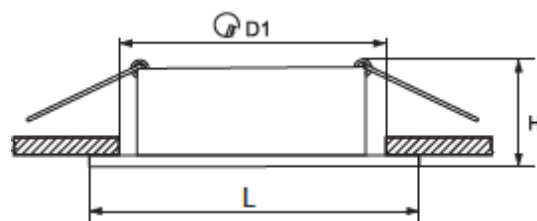

#### Technical data

- Operating voltage: 12V
- Lamp power: max.50W
- Material: Sheet steel body with aluminum ring
- Diffuser: Glass
- Installation: Recessed mounting
- Lampholder (commercial kit): GU5.3 silicone cable 0.75mm<sup>2</sup> and a length of 100mm
- Light source(optional): recommended MR-16 lamp, socket GU5.3, Voltage - 12V, diameter - 50mm
- Body color: white, chrome, satin nickel, red antique brass
- Model options: fixed, square
- Dust and humidity protection level: IP44/IP20
- Protection against electric shock: III
- Protection against ignition and fire: Class F

## Variants and dimensions

Model	Size (mm)			Colour body	Catalogue number	Packing (pcs)
	Diameter	Width	Height			
SA-144	85	48	72	white	92144/W	50
SA-144	85	48	72	chrome	92144/CH	50
SA-144	85	48	72	satin nickel	92144/SN	50
SA-144	85	48	72	red antique brass	92144/RAB	50